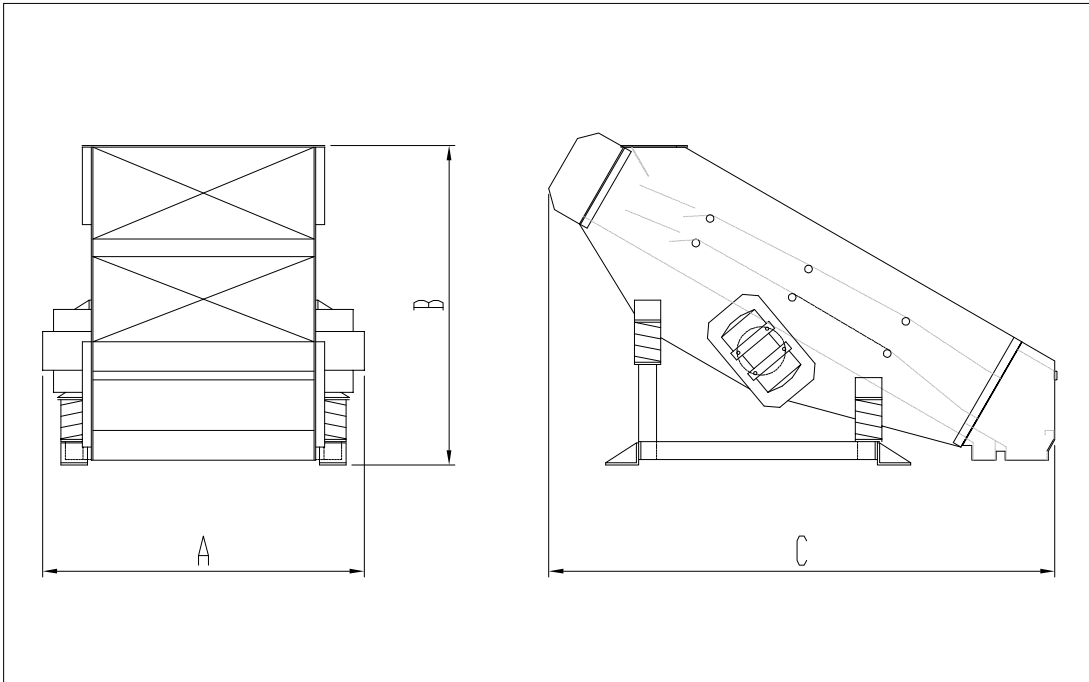

# VIBROSIEVES

Model	Dimension (mm)			Power (kW)	Weight (t)
	A	B	C		
SV 22	930	885	1540	N°2 x 0.32	0.5
SV 42	1450	1445	2300	N°2 x 0.42	0.8
SV 62	1930	1820	2850	N°2 x 0.75	1.2

MACHINES, EQUIPMENT AND WEAR PARTS FOR PELLETING PLANTS